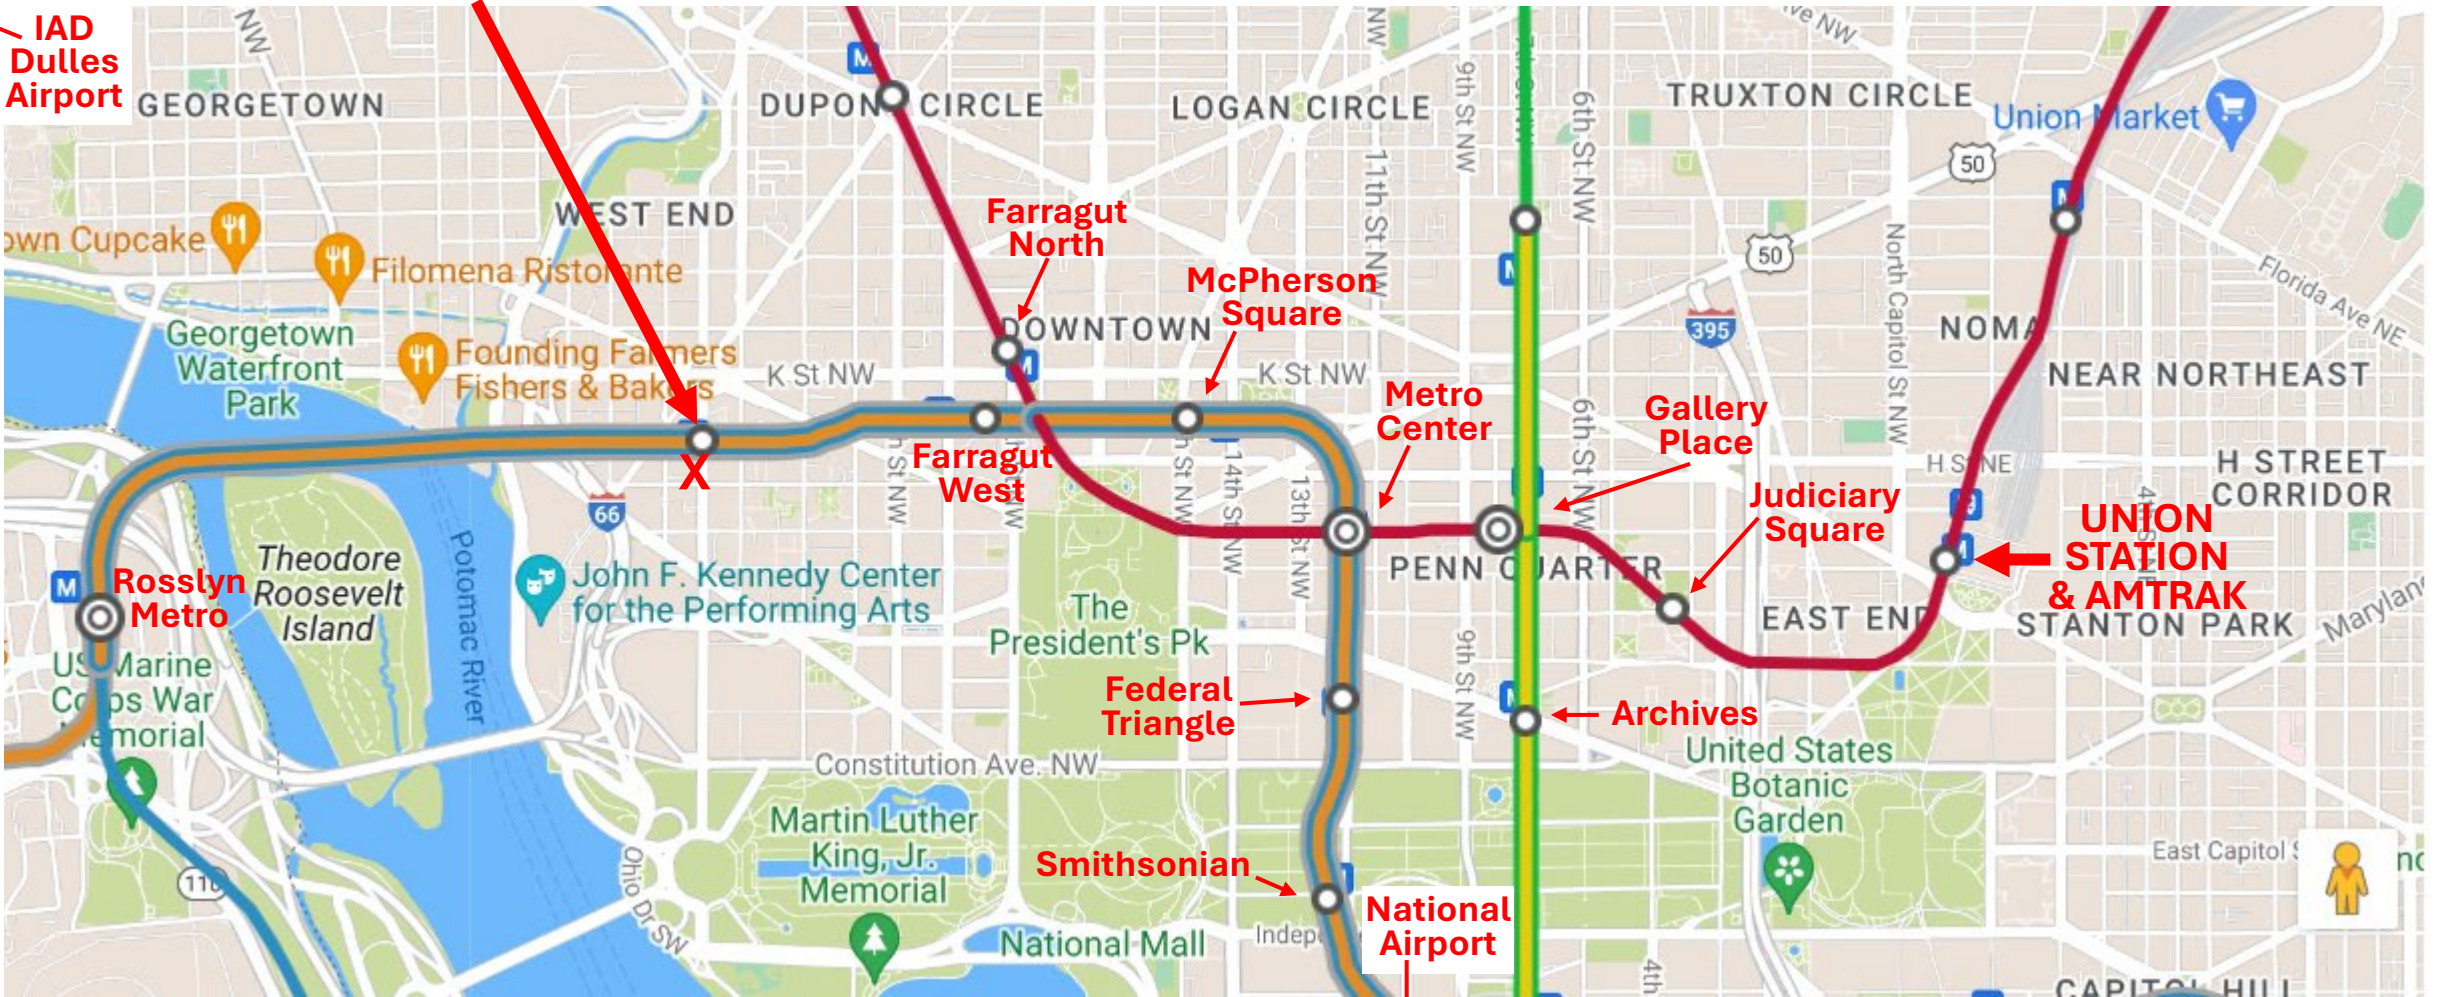

Foggy Bottom Metro is on Blue, Orange, & Silver Metro Lines

Rosslyn Metro Station & Foggy Bottom Metro Station are the two closest metro stations to the Georgetown neighborhood. There is no metro station inside the Georgetown neighborhood.

When you come up out of the Foggy Bottom station, walk 10 feet to street, cross 23rd Street, go right about a block to Lehman Auditorium in the **George Washington University** Science & Engineering Hall, 800 22nd Street, NW.

DCA / National Airport: board the metro at National Airport getting on the BLUE line train to Largo.

AMTRAK: Board the RED line train to Shady Grove, at Metro Center, change to the Blue line to Franconia.

IAD / Dulles Airport: Board the metro Grey line to Largo.

FOGGY BOTTOM METRO STATION