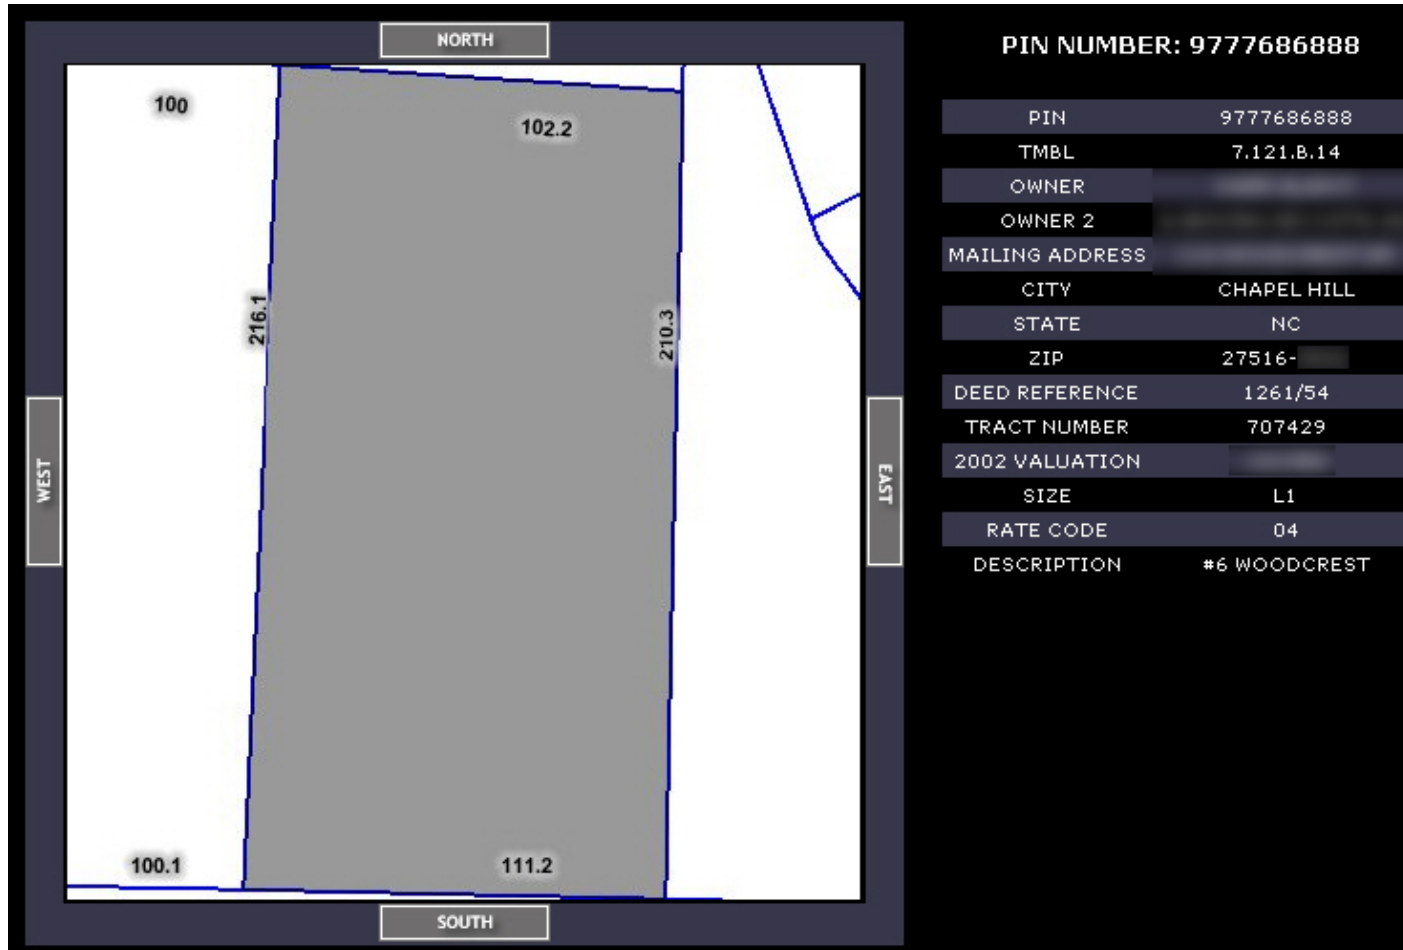

NEW! Anybirthday.com PLUS lists Addresses!

Subject's Name

Birthday

Zip Code

ALAN F KARR

27516

ADDRESS: * Included for *Plus* Users Only [Click for Anybirthday PLUS](#)

And More ...